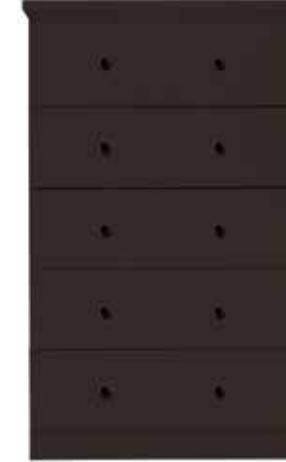

# Chest Features

- Made from Durable 16mm Melamine.
- Multiple Supports for Added Stability.
- Side Mounted Roller Glides on Drawers
- Complementary Decorative Knobs
- Best in Class Quality

LANDMARK

FURNITURE COMPANY

B1200C5 Chest  
Black  
30" x 16 1/2" x 55 1/4"

B1210C5 Chest  
Mahogany  
30" x 16 1/2" x 55 1/4"

B1220C5 Chest  
Oak  
30" x 16 1/2" x 55 1/4"

B1230C5 Chest  
Espresso  
30" x 16 1/2" x 55 1/4"

B1240C5 Chest  
White  
30" x 16 1/2" x 55 1/4"

B1260C5 Chest  
Black/Cherry  
30" x 16 1/2" x 55 1/4"

B1270C5 Chest  
Black/Gray  
30" x 16 1/2" x 55 1/4"

\*Actual colors may vary slightly

## Tall 5 Drawer Chest - 30"W