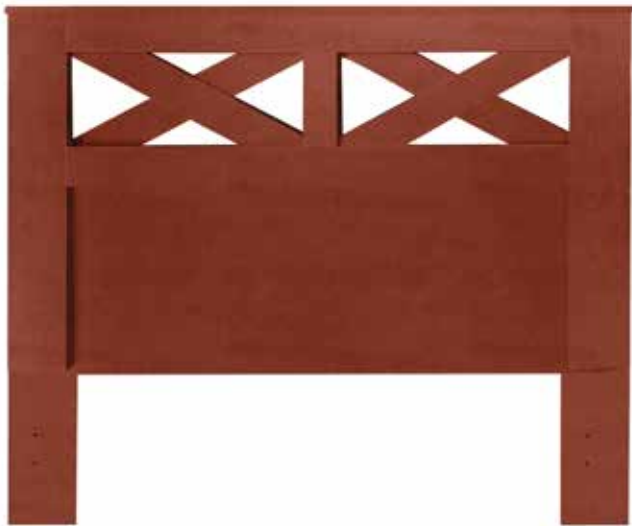

# Collection Features

- Extremely Durable Surface
- Scratch, Burn, Moisture, and Mar Resistant
- Side Mounted Roller Guides on Drawers
- Cases are Raised on Contemporary Floating Bases
- Metal Knobs

B850HQ3 Queen Headboard  
64" x 1 1/2" x 54"

B850HT3 Twin Headboard  
40" x 1 1/2" x 54"

B850D48 48" Dresser  
48" x 16 1/2" x 30 1/2"

B850D60 60" Dresser  
60" x 16 1/2" x 30 1/2"

B850M3 Mirror  
25 1/2" x 1 1/2" x 41"

B850C4 4-Drawer Chest  
25" x 16 1/2" x 39"

B850C5 5-Drawer Chest  
31" x 16 1/2" x 46"

B850N Nightstand  
21" x 16 1/2" x 22"

Also Available in Black, Mahogany, Oak, Espresso and White.

**B850 X Style Cherry**