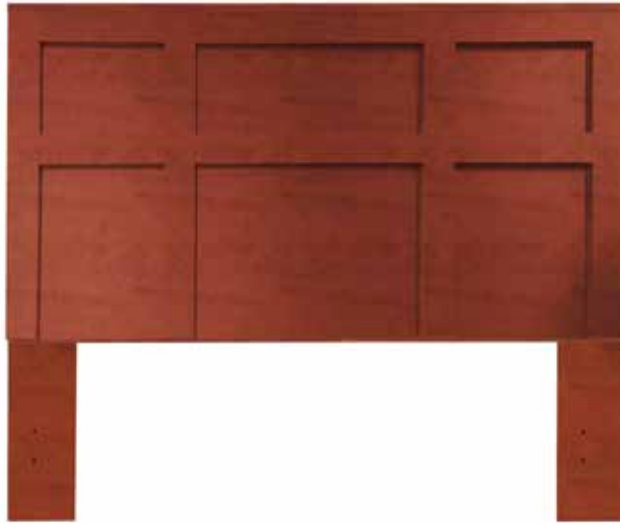

Collection Features

- Extremely Durable Surface
- Scratch, Burn, Moisture, and Mar Resistant
- Side Mounted Roller Guides on Drawers
- Cases are Raised on Contemporary Floating Bases
- Metal Knobs

B850HQ2 Queen Headboard
64" x 1 1/2" x 54"

B850HT2 Twin Headboard
40" x 1 1/2" x 54"

B850D48 48" Dresser
48" x 16 1/2" x 30 1/2"

B850M2 Mirror
25 1/2" x 1 1/2" x 41"

B850D60 60" Dresser
60" x 16 1/2" x 30 1/2"

B850C4 4-Drawer Chest
25" x 16 1/2" x 39"

B850C5 5-Drawer Chest
31" x 16 1/2" x 46"

B850N Nightstand
21" x 16 1/2" x 22"

Also Available in Black, Mahogany, Oak, Espresso and White.

B850 H Style Cherry