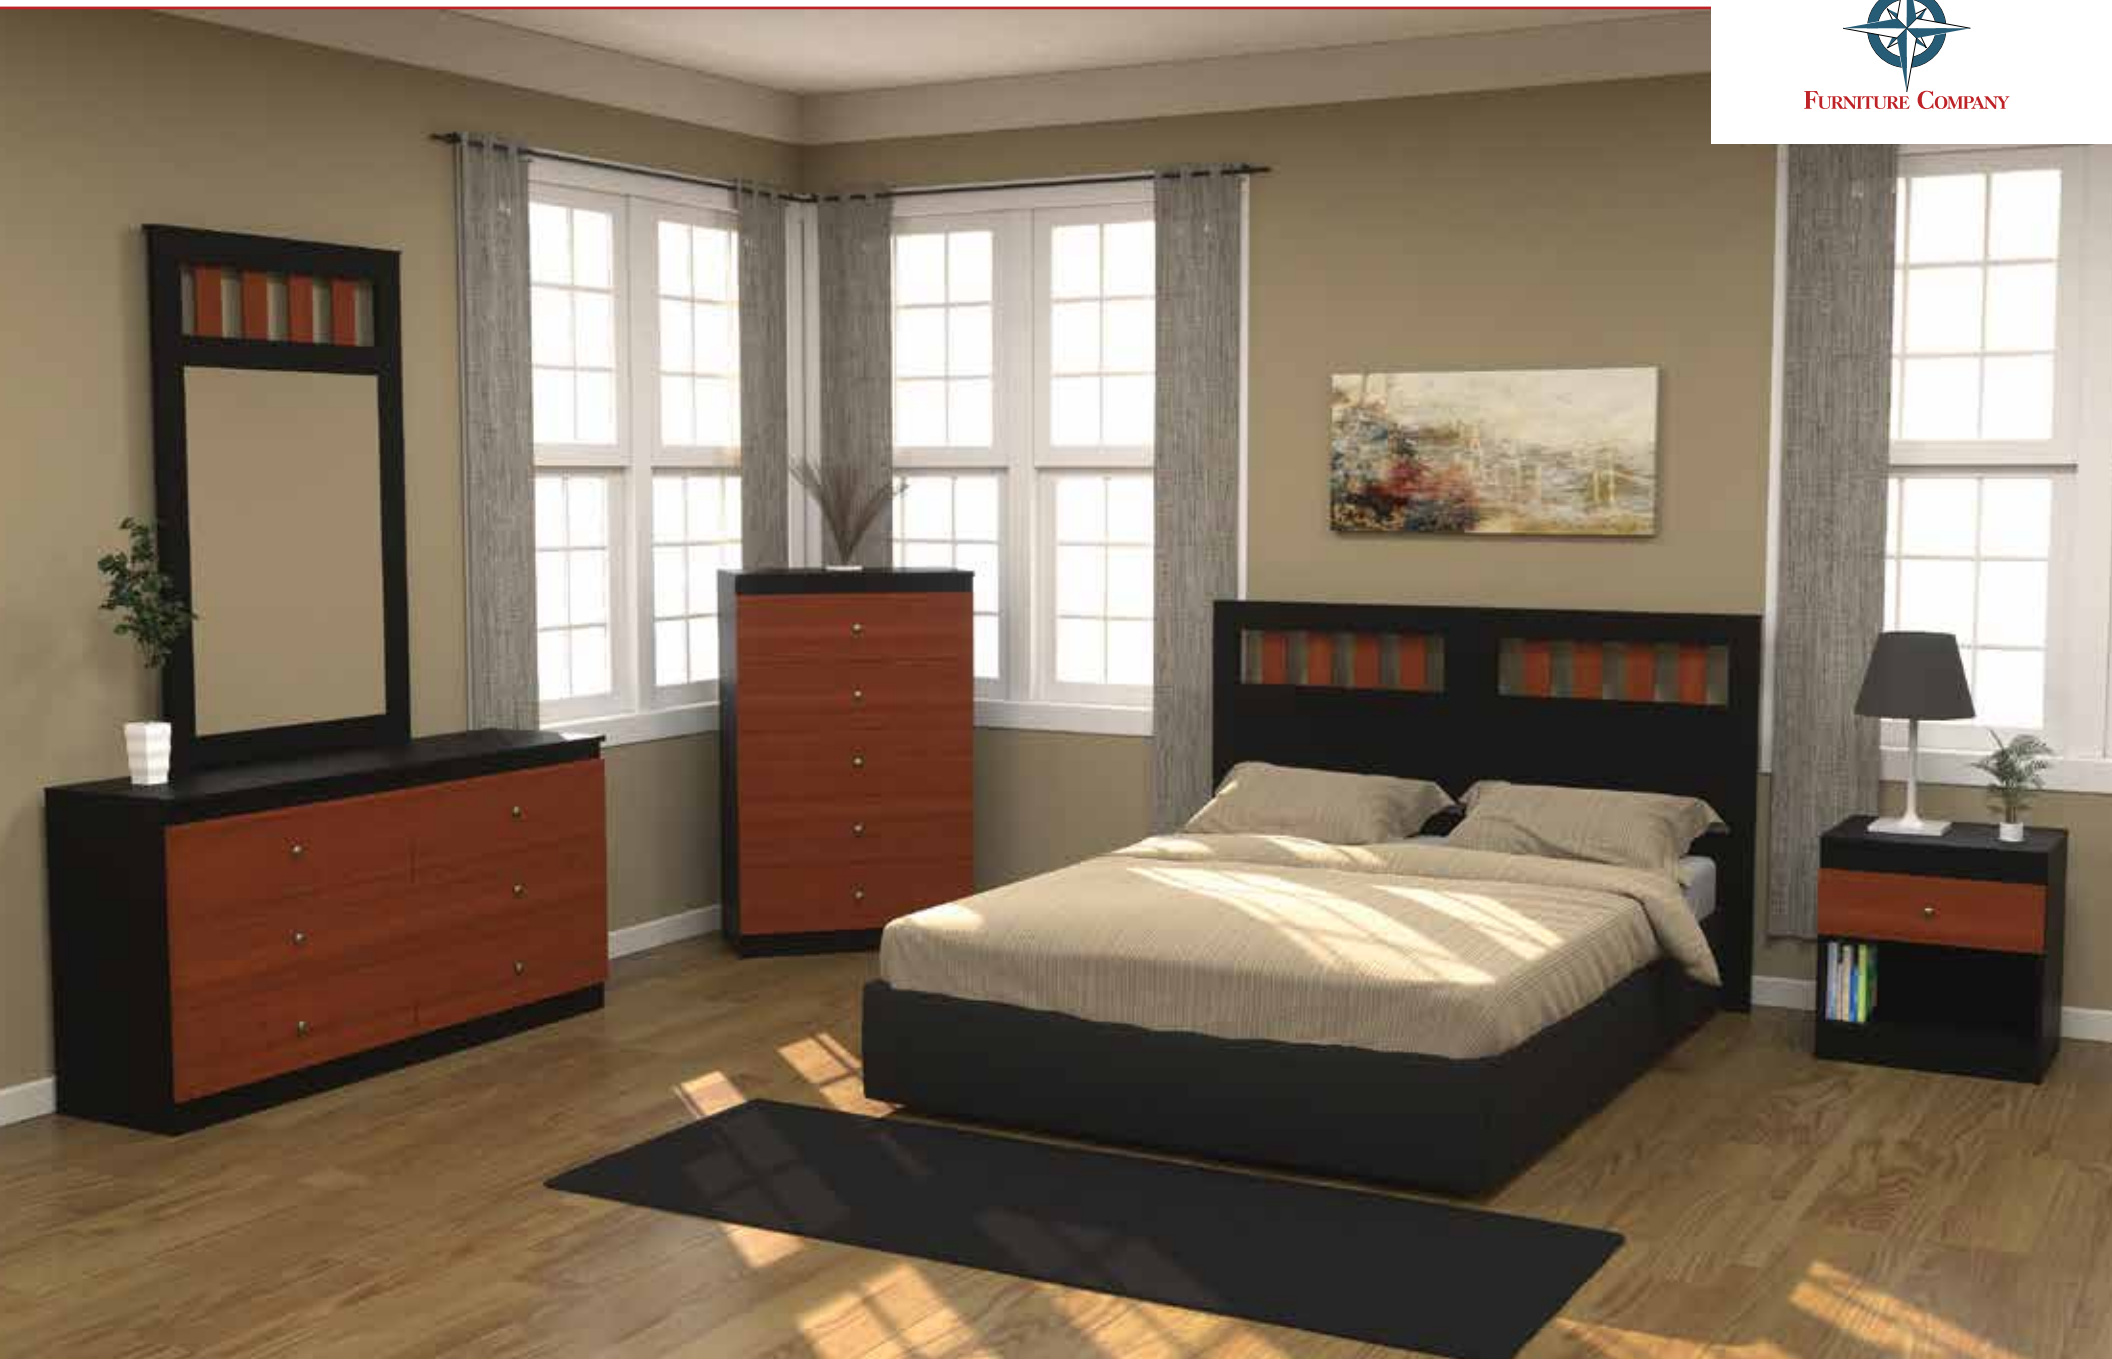

LANDMARK

FURNITURE COMPANY

B860S *Black/Cherry Slot*

Collection Features

- Extremely Durable Surface
- Scratch, Burn, Moisture, and Mar Resistant
- Side Mounted Roller Guides on Drawers
- Cases are Raised on Contemporary Floating Bases
- Metal Knobs

LANDMARK

FURNITURE COMPANY

B860HQ6 Full/Queen Headboard
64" x 2" x 53"

B860D48 48" Dresser
48" x 16 1/2" x 30 1/2"

B860D60 60" Dresser
60" x 16 1/2" x 30 1/2"

B860M6 Mirror
32 1/2" x 1 1/2" x 49 1/2"

B860C4 4-Drawer Chest
24" x 16 1/2" x 39"

B860C5 5-Drawer Chest
30" x 16 1/2" x 47 1/2"

B860N Nightstand
20" x 16 1/2" x 22"

B860S *Black/Cherry Slot*