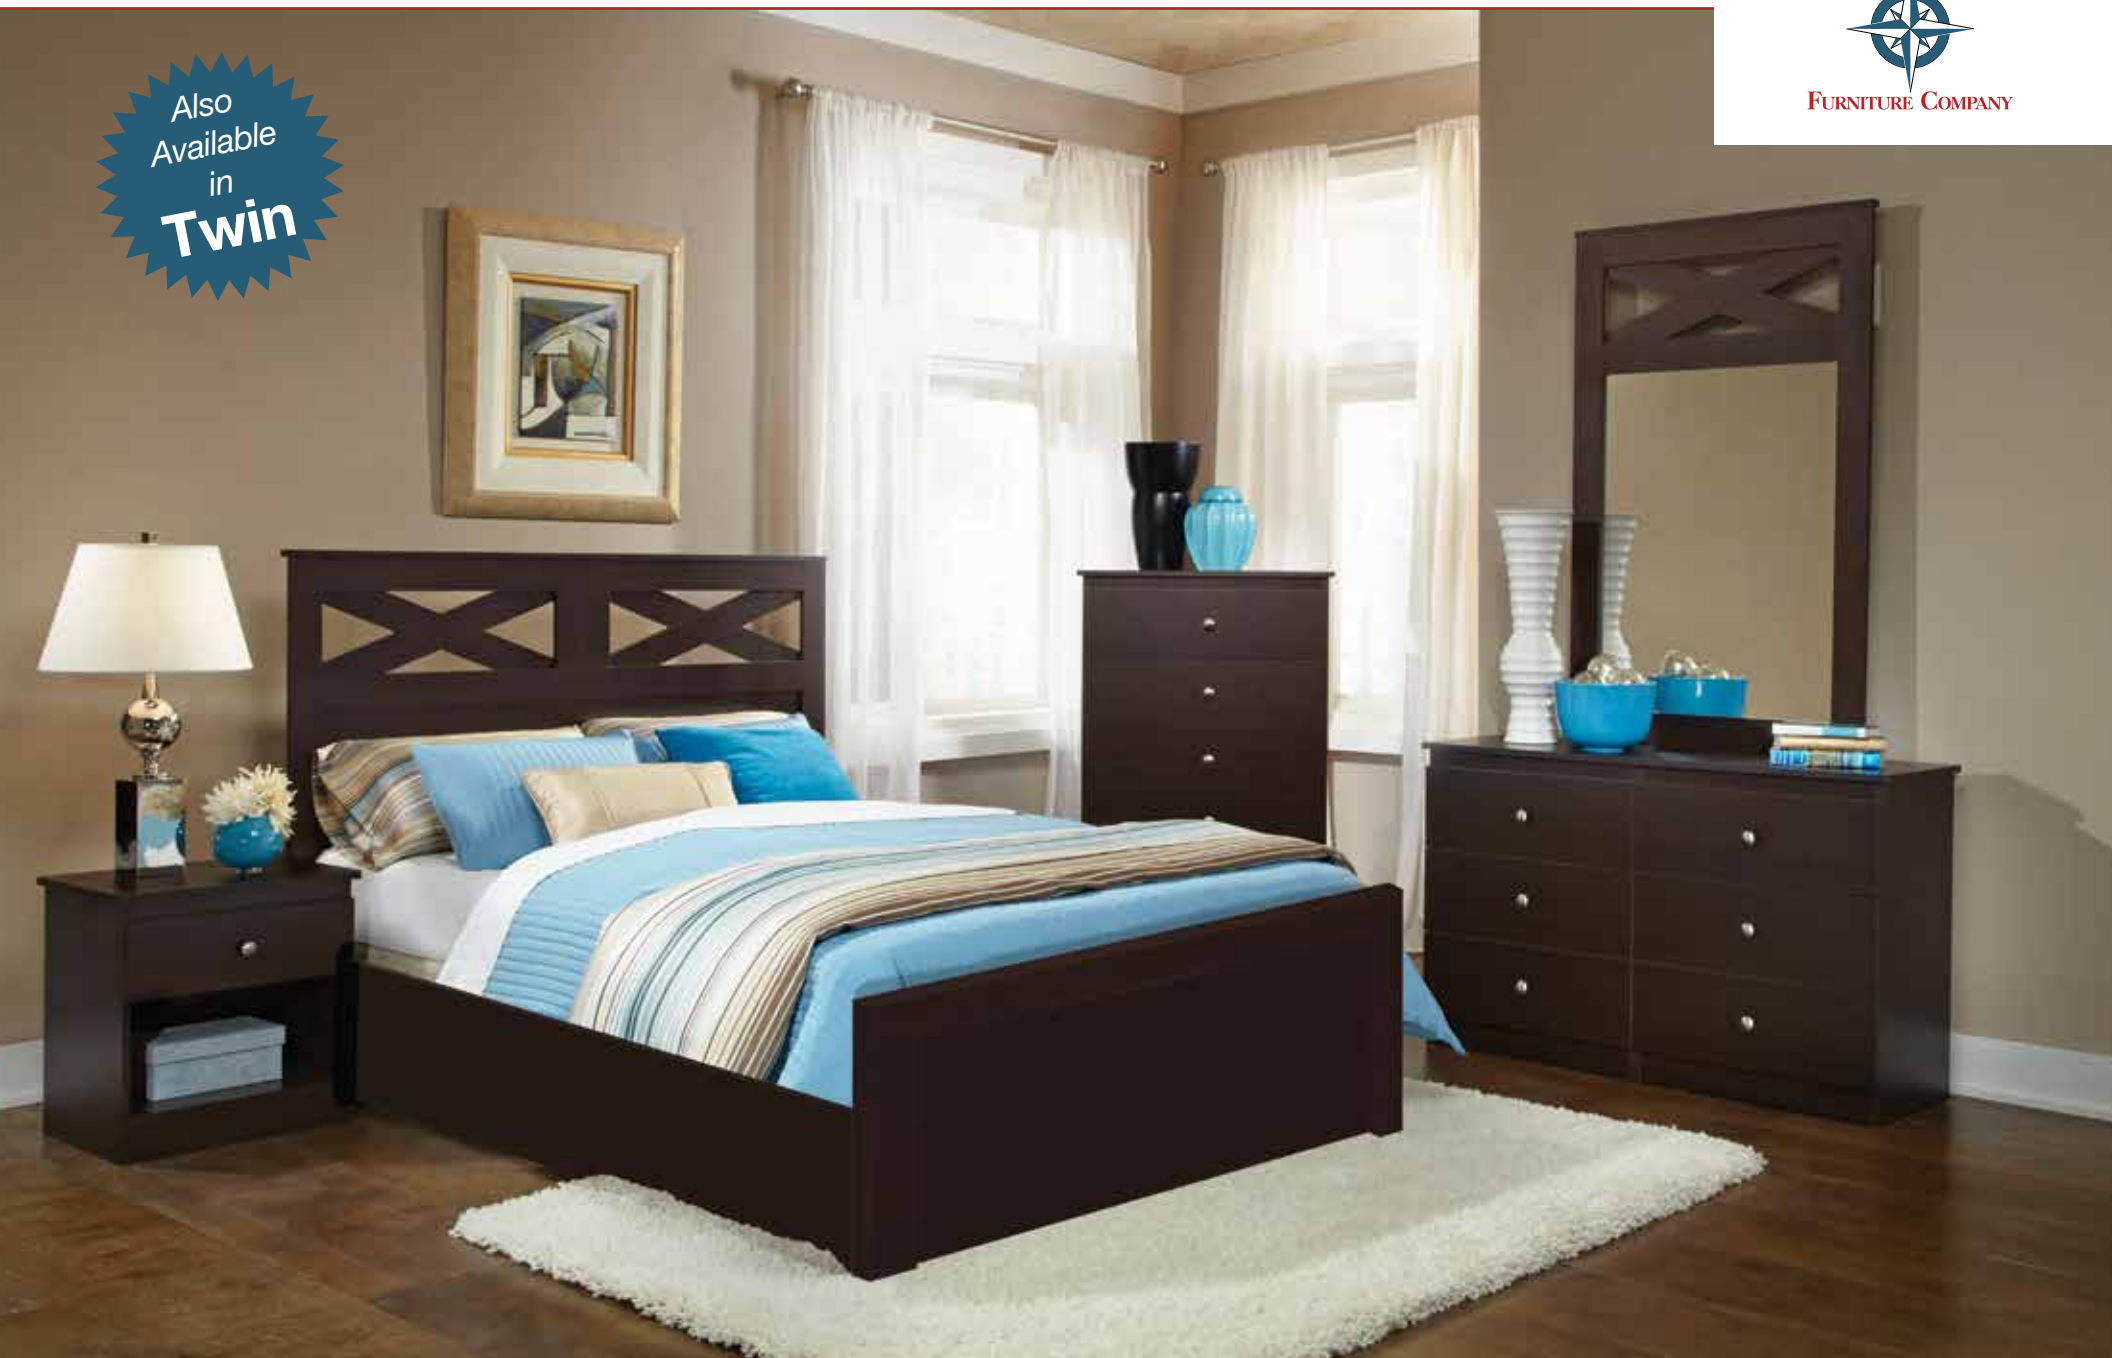

LANDMARK

FURNITURE COMPANY

Also Available
in
Twin

B830 Espresso X Style

Collection Features

- Extremely Durable Surface
- Scratch, Burn, Moisture, and Mar Resistant
- Side Mounted Roller Guides on Drawers
- Cases are Raised on Contemporary Floating Bases
- Metal Knobs

B830HQ3 Full/Queen Headboard
64" x 2" x 53"

B830HT3 Twin Headboard
41" x 2" x 53"

B830QBK Queen Footboard & Rails*
64" x 2" x 20"

B830FBK Full Footboard & Rails*
64" x 2" x 20"

*Separate Bed Frame Required for Complete Bed

B830D48 48" Dresser
48" x 16 1/2" x 30 1/2"

B830M3 Mirror
32 1/2" x 1 1/2" x 49 1/2"

B830D60 60" Dresser
60" x 16 1/2" x 30 1/2"

B830C5 5-Drawer Chest
30" x 16 1/2" x 47 1/2"

B830N Nightstand
20" x 16 1/2" x 22"