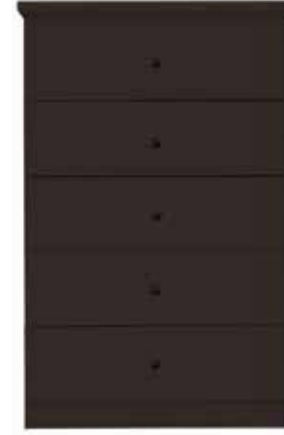

Chest Features

- Made from Durable 16mm Melamine.
- Multiple Supports for Added Stability.
- Side Mounted Roller Glides on Drawers
- Complementary Decorative Knobs
- Best in Class Quality

LANDMARK

FURNITURE COMPANY

B1100C5 Chest
Black
30" x 16 1/2" x 47 1/2"

B1110C5 Chest
Mahogany
30" x 16 1/2" x 47 1/2"

B1120C5 Chest
Oak
30" x 16 1/2" x 47 1/2"

B1130C5 Chest
Espresso
30" x 16 1/2" x 47 1/2"

B1140C5 Chest
White
30" x 16 1/2" x 47 1/2"

B1160C5 Chest
Black/Cherry
30" x 16 1/2" x 47 1/2"

B1170C5 Chest
Black/Gray
30" x 16 1/2" x 47 1/2"

*Actual colors may vary slightly

5 Drawer Chest - 30"W